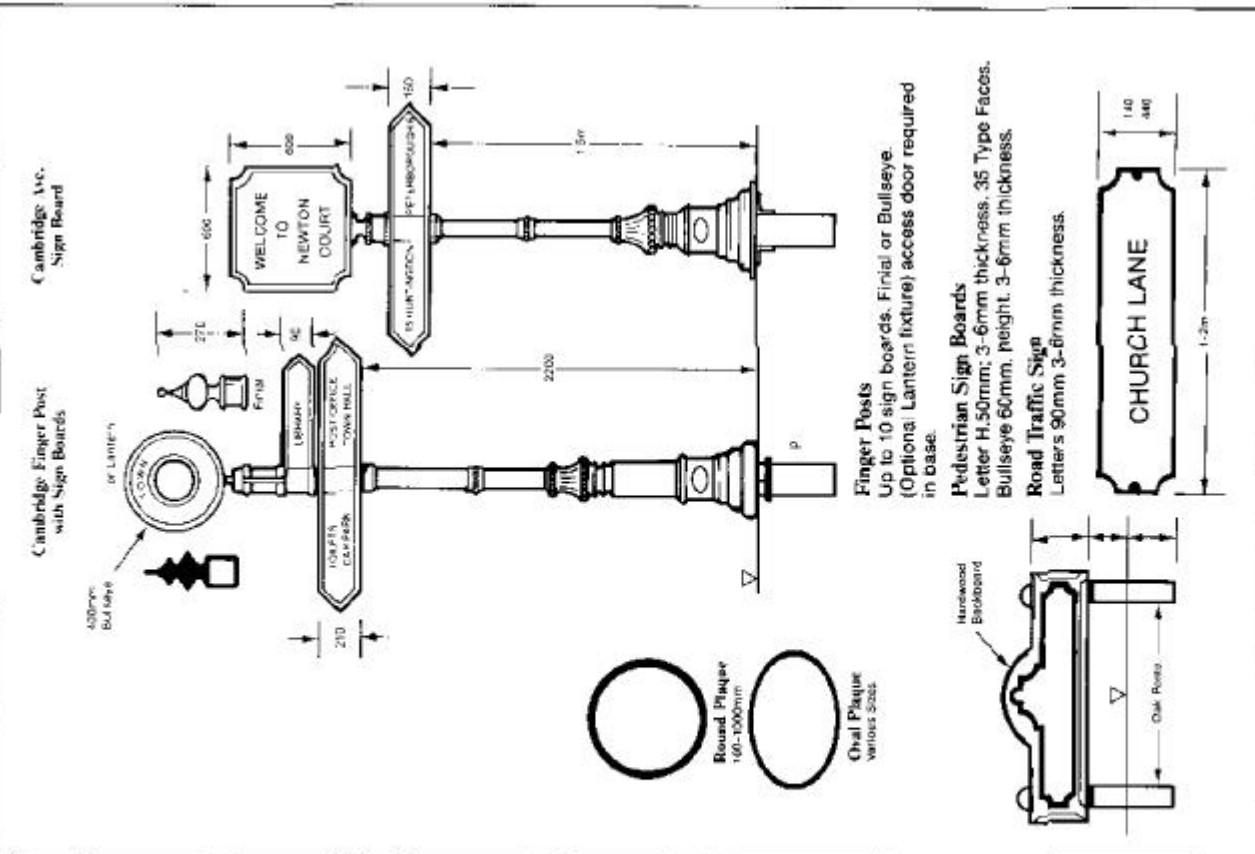

Seating
 Cast iron hardwood seats, tables and benches.
 Heavy duty construction designed to provide easily
 made motif or date plaques and crests, cast in the
 seats construction.

Street Sculpture.

City, Town, or Village signs bolted to a
 wooden hardwood backboard with oak post to give
 lasting service. Stained wood finish or to customers
 specifications and dimensions.

A. J. BERNASCONI
 15 Mill Green, Warboys,
 Huntingdon, Cambs. PE17 2SA.

Telephone: 0487 822660 Fax: 0487 823914

Crest and county roses may be added to signs.
 35 Type Faces to choose from. Architectural Plaques
 and signs to the highest quality. In LMS aluminium or
 cast iron.
 Letter thickness 3mm or 6mm
 Height 25-600mm.

A. J. Bernasconi
 Original Designs®

DATA SHEET NO. 3